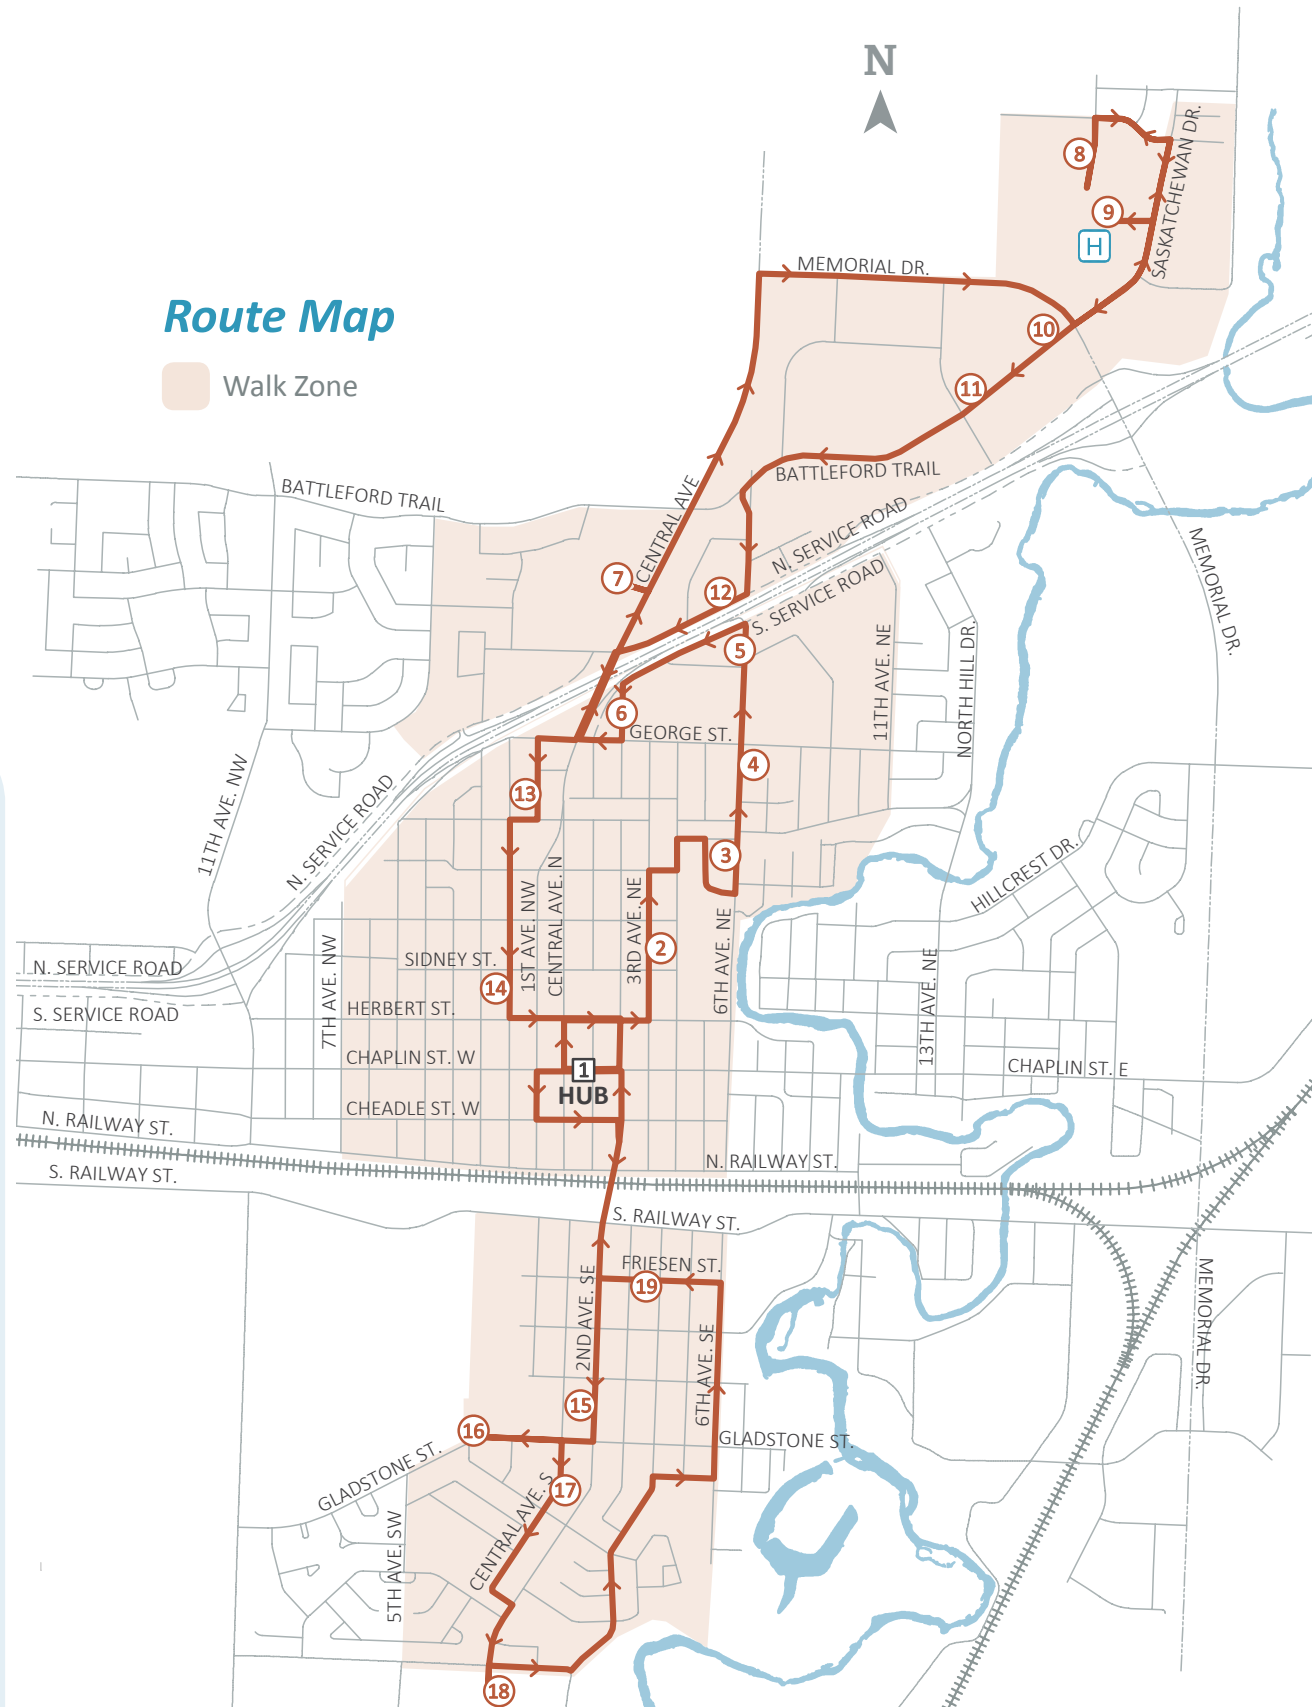

Swift Transit runs on a fixed route, picking up and dropping off customers at designated bus stops along the way. The “HUB” (Downtown Transfer Station) is the point where the bus crosses through downtown and riders can either continue along the main route, or transfer to a Shuttle Bus, to reach their destination.

Within Walking Distance to Main Route

If your pick-up and drop-off points are both located within walking distance of the main route (inside the Walk Zone indicated on the map) simply proceed to the closest bus stop.

Outside Walking Distance to Main Route

If either your pick-up or drop-off point is located outside walking distance of the main route (outside the Walk Zone indicated on the map) here’s what to do:

Pick Ups

Call 306-770-2263 for a pick-up and a shuttle bus will take you to the “HUB” (Downtown Transfer Station).

Drop Offs

From the “HUB” (Downtown Transfer Station), you can:
Get on a main route bus and ride to your destination.
OR
Stay on the shuttle if your destination is off the main route.

Access Transit

If mobility is an issue, you may qualify for Access Transit. Call 306-773-2076 for more information.

Fares

Regular Fare
(Please have exact change)
$2.00 One Way
$1.00 Children 6-12
Free for children under 6

Punch Pass
Available at City Hall
10 rides for $20

Monthly Pass
Available at City Hall
$60

Swift Transit Customer Service
306-770-2263
swifttransit@abilitiescouncil.sk.ca

Route Map

Walk Zone

Main Route

Mon - Sat 7am - 7pm
(Last run begins at 6pm)

STOP	LOCATION	:TIME (Past the Hour)
1	HUB: Downtown Transfer Station - 41 Chaplin St E	:00
2	Heritage Towers - 429 3rd Ave NE	:06
3	Corner of Powley St & 6th Ave NE	:08
4	Entrepreneurial Center - 885 6th Ave NE	:10
5	ReUse Center - 1106 6th Ave NE	:11
6	Shopper's Drug Mart - 911 South Service Rd	:13
7	Wheatland Mall - 1150 Central Ave N	:15
8	Ecole Centennial School - Woodrow Lloyd Place	:20
9	Cypress Regional Hospital - 2004 Saskatchewan Dr	:25
10	Swift Current Mall East Entrance - 1 Springs Dr	:27
11	Swift Current Mall West Entrance - 1 Springs Dr	:30
12	Tim Hortons - 515 North Service Rd	:31
13	Salvation Army - 780 1st Ave NW	:35
14	Golden West Manor - 372 2nd Ave NW	:37
1	HUB: Downtown Transfer Station - 41 Chaplin St E	:40
15	Southside Co-op - 350 2nd Ave SE	:45
16	Prairie View Lodge - 299 Gladstone St W	:48
17	Palliser Care Center - 440 Central Ave S	:49
18	Riverview Estates - 1101 2nd Ave SE	:52
19	Friesen Street E - between 3rd & 4th Ave SE	:56